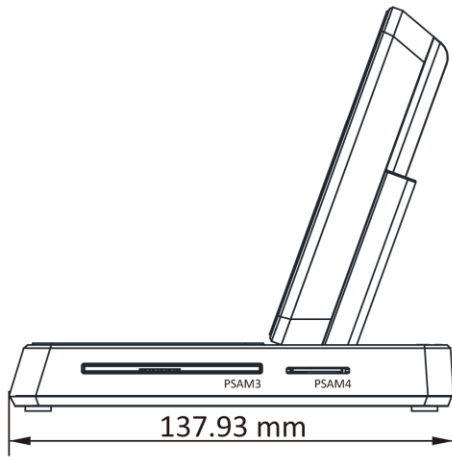

DS-K1F600U-D6E

▪ Dimension