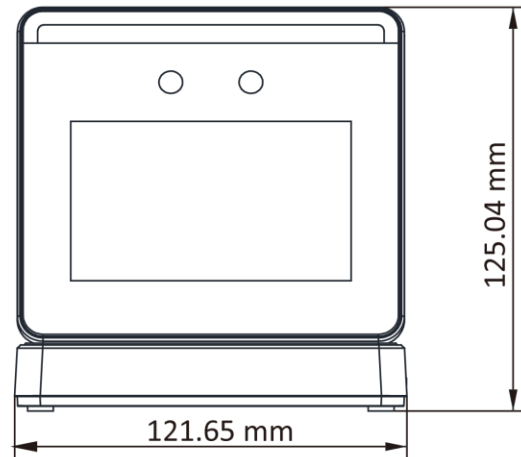

DS-K1F600U-D6E

▪ Dimension