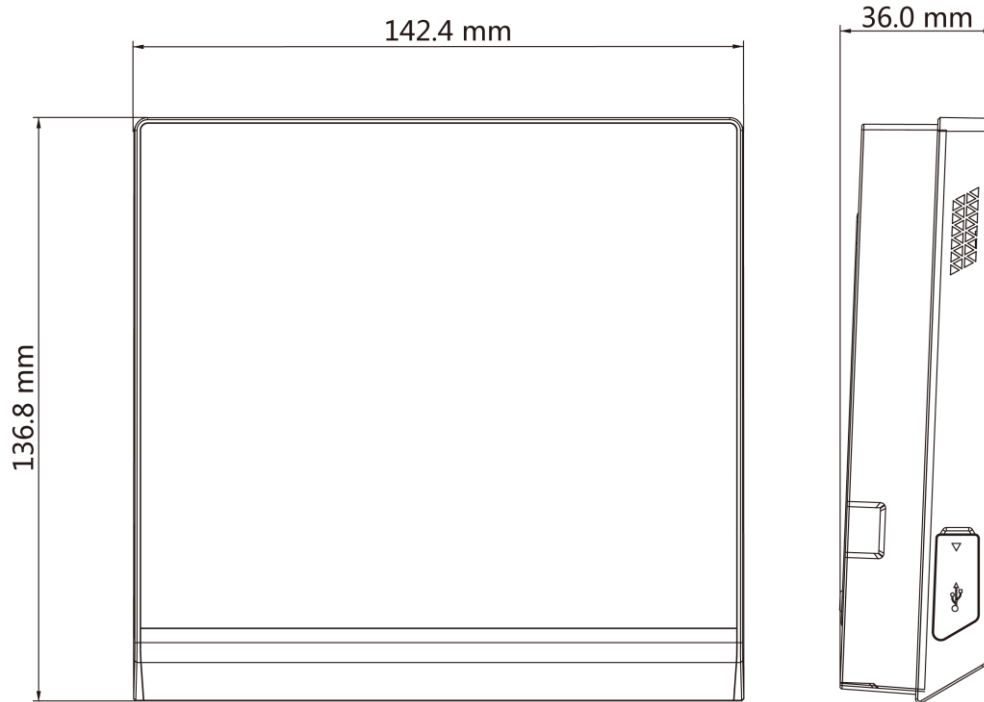

▪ Available Model

DS-K1T201AMF

Distributed by

HIKVISION®

Headquarters

No.555 Qianmo Road, Binjiang District,
Hangzhou 310051, China
T +86-571-8807-5998
overseasbusiness@hikvision.com

Hikvision USA
T +1-909-895-0400
sales.usa@hikvision.com

Hikvision Australia
T +61-2-8599-4233
salesau@hikvision.com

Hikvision India
T +91-22-28469900
sales@pramahikvision.com

Hikvision Canada
T +1-866-200-6690
sales.canada@hikvision.com

Hikvision Thailand
T +662-275-9949
sales.thailand@hikvision.com

Hikvision Europe
T +31-23-5542770
sales.eu@hikvision.com

Hikvision Italy
T +39-0438-6902
info.it@hikvision.com

Hikvision Brazil
T +55 11 3318-0050
Latam.support@hikvision.com

Hikvision Turkey
T +90 (216)521 7070- 7074
sales.tr@hikvision.com

Hikvision Malaysia
T +601-7652-2413
sales.my@hikvision.com

Hikvision UK & Ireland
T +01628-902140
sales.uk@hikvision.com

Hikvision South Africa
Tel: +27 (10) 0351172
sale.africa@hikvision.com

Hikvision France
T +33(0)1-85-330-450
info.fr@hikvision.com

Hikvision Kazakhstan
T +7-727-9730667
nikia.panfilov@hikvision.ru

Hikvision Vietnam
T +84-974270888
sales.vt@hikvision.com

Hikvision UAE
T +971-4-4432090
salesme@hikvision.com

Hikvision Singapore
T +65-6684-4718
sg@hikvision.com

Hikvision Spain
T +34-91-737-16-55
info.es@hikvision.com

Hikvision Tashkent
T +99-87-1238-9438
uzb@hikvision.ru

Hikvision Hong Kong
T +852-2151-1761
info.hk@hikvision.com

Hikvision Russia
T +7-495-669-67-99
saleru@hikvision.com

Hikvision Korea
T +82-(0)31-731-8817
sales.korea@hikvision.com

Hikvision Poland
T +48-22-460-01-50
info.pl@hikvision.com

Hikvision Indonesia
T +62-21-2933759
Sales.Indonesia@hikvision.com