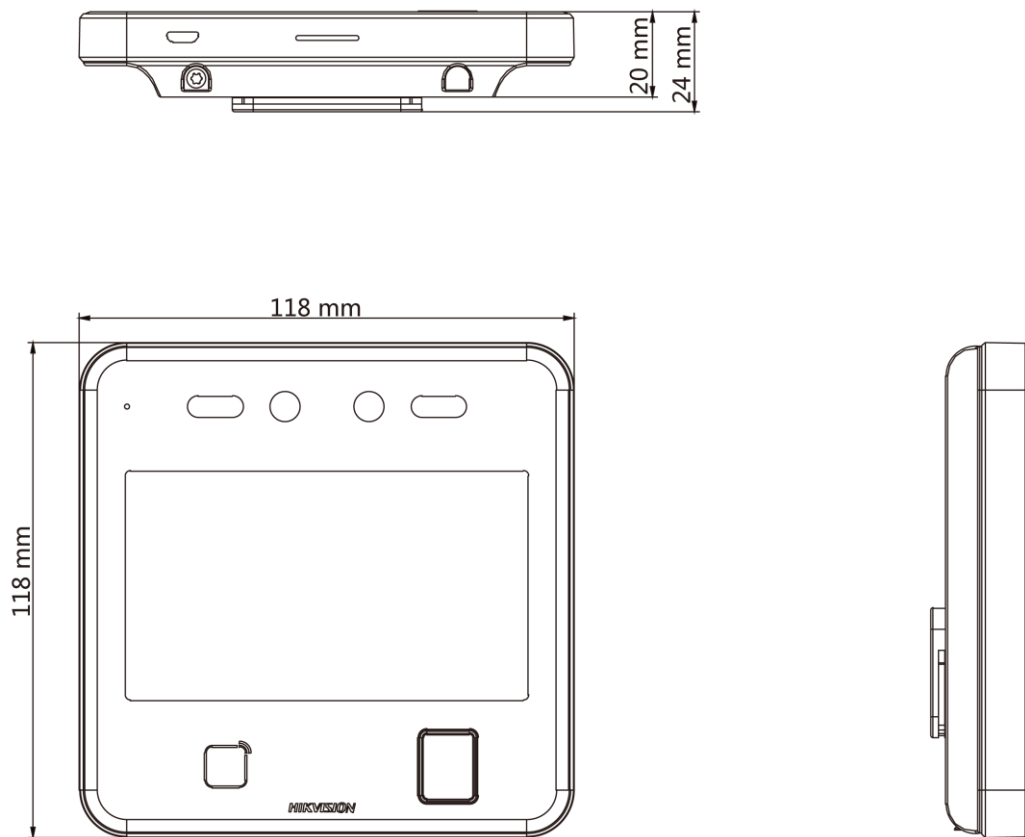

Language	English, Spanish (South America), Arabic, Thai, Indonesian, Russian, Vietnamese, Portuguese (Brazil)
Platform	Hik-ProConnect and HikCentral Professional

▪ Available Model

DS-K1T642EF

▪ Dimension