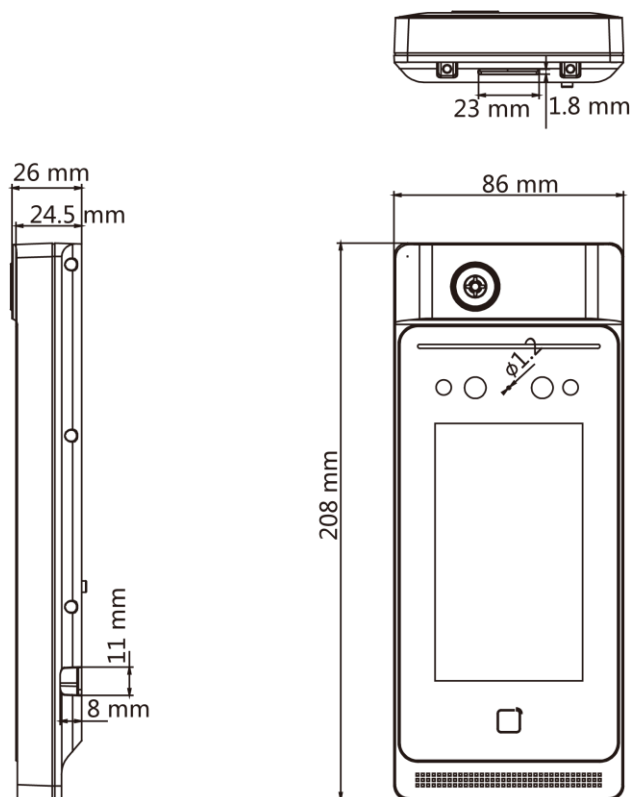

Face recognition distance	0.3 to 2 m
Function	
Time synchronization	Support
Face anti-spoofing	Support
Live view	Support
Audio prompt	Support
General	
Power supply	12 VDC/2 A
Working temperature	-10 °C to 50 °C (14 to 122 °F) For temperature measurement: 10 °C to 35 °C (50 °F to 95 °F)
Working humidity	0 to 90% (no condensing)
Application environment	Indoor and windless environment use only
Dimensions	86 mm × 208 mm × 26 mm (3.4" × 8.2" × 1.0")
Language	English

▪ **Available Model**

DS-K1T643MWX-T

▪ **Dimension**