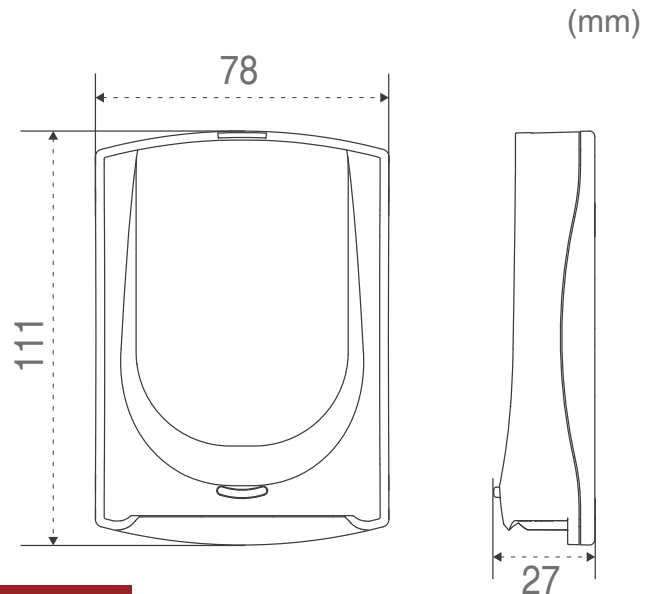

USB RFID

Dual Band(125Khz & 13.56Mhz)Registration Card Reader

Specifications USB RFID Dual Band Card Reader AR-725(RS)

Power Supply	5VDC
Frequency	125kHz & 13.56MHZ
Power consumption	<0.5W
Interface	USB 2.0 Virtual COM Port HID
Power Supply Mode	Powered by USB/ DC 5V
Temperature	-20 ° C to +65 ° C
Applicable Card Types	EM 125K Mifare DESFire Ultra Light
Color	Black
Housing Material	ABS (Soft Touch Finish)
Dimension(mm)	110(L)X79(W)X26(H)
Weight(g)	230±10

Dimension