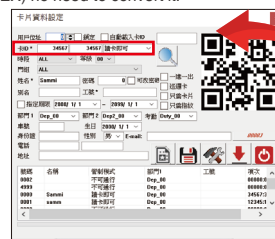

STEP 3

Place the card into AR-725RS and it will automatically adding card number into the Card UID field

If placing the next card into AR-725RS, 701Client will jump into the next user, that way adding card number for big batch is much more easier using AR-725RS (Moreover, card format shows in 701 Client will follow the original card format (ABA/ WG 34/ WG 26/ HEX) no need to convert it.